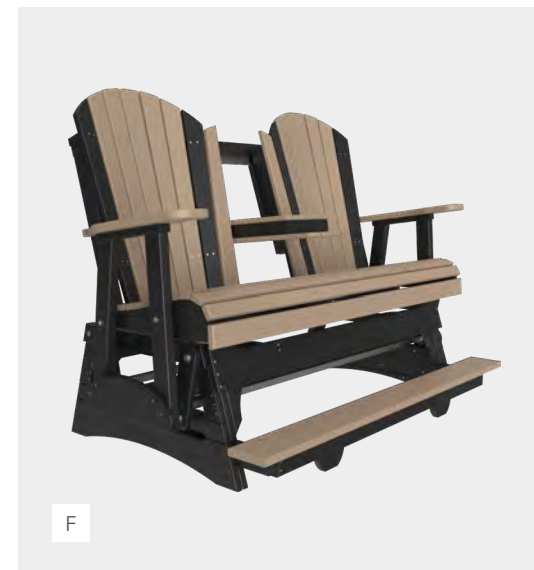

SWINGS & GLIDERS

Adirondack Gliders

Reconnect with the rhythm of your surroundings as you ease into total relaxation.

More Color Options & Dimensions on Page 90

F

More Color Options & Dimensions on Page 90