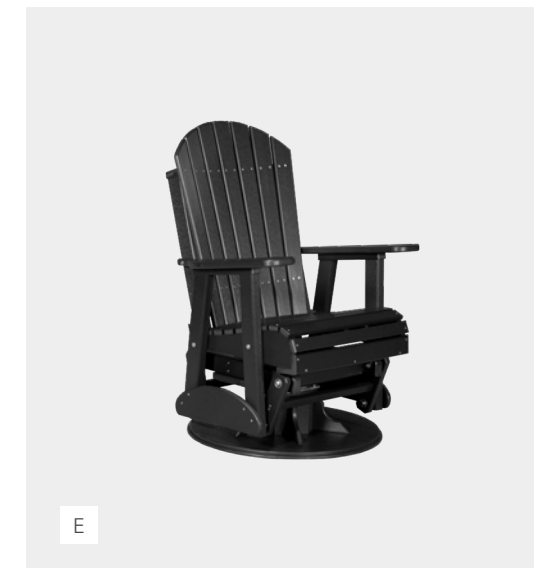

SWINGS & GLIDERS

Adirondack Gliders

Reconnect with the rhythm of your surroundings as you ease into total relaxation.

More Color Options & Dimensions on Page 90

E

More Color Options & Dimensions on Page 90