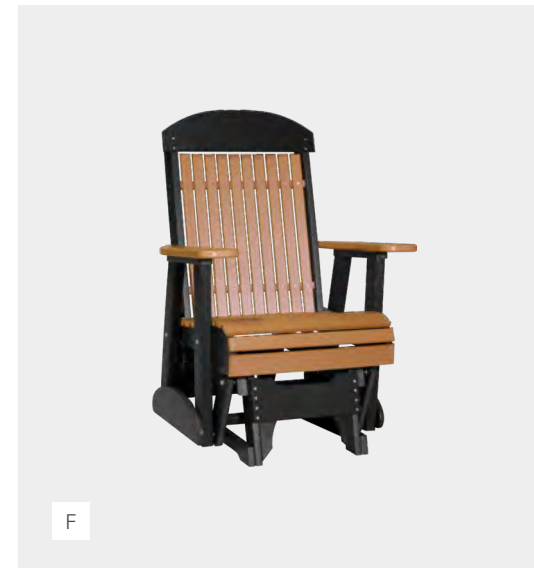

SWINGS & GLIDERS

Classic Gliders

Timeless designs bring a touch of charm that feel both familiar and welcoming.

More Color Options & Dimensions on Page 90

A

B

Premium Woodgrain

C

D

E

Premium Woodgrain

F

G

Premium Woodgrain

More Color Options & Dimensions on Page 90