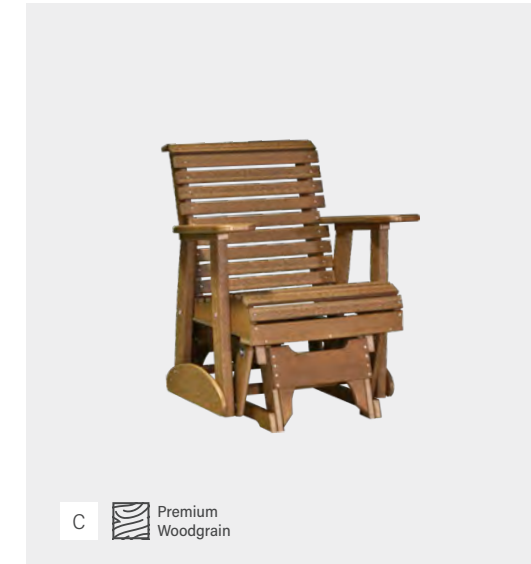

# Plain Gliders

Understated charm meets everyday elegance for unparalleled outdoor comfort.

**A. 2' Plain Balcony Glider Chair** in Weatherwood & Black

*More Color Options & Dimensions on Page 90*

A

B Premium Woodgrain