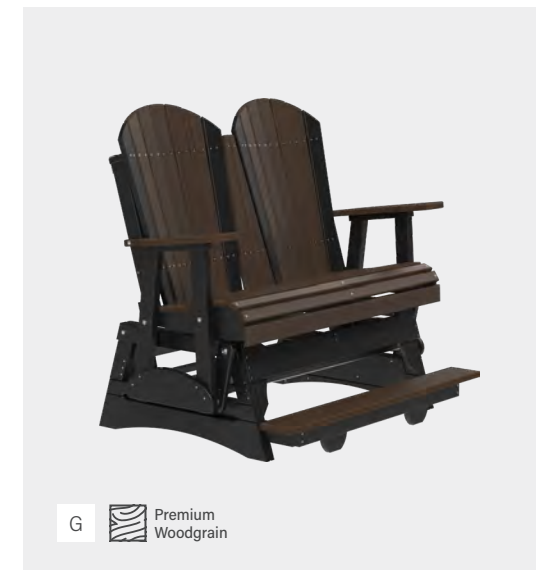

# Adirondack Gliders

Reconnect with the rhythm of your surroundings as you ease into total relaxation.

**A. 2' Adirondack Glider Chair** in Antique Mahogany

**B. 2' Adirondack Balcony Glider Chair** in Coastal Gray

*More Color Options & Dimensions on Page 90*

**B** Premium Woodgrain

**C**

**D**

**E**

**F**

**G** Premium Woodgrain

**C. 4' Adirondack Glider** in Dove Gray & Slate

**D. 5' Adirondack Glider** in Cherrywood & Black

**E. 2' Adirondack Swivel Glider** in Black

**F. 5' Adirondack Balcony Glider** in Weatherwood & Black

**G. 4' Adirondack Balcony Glider** in Brazilian Walnut & Black