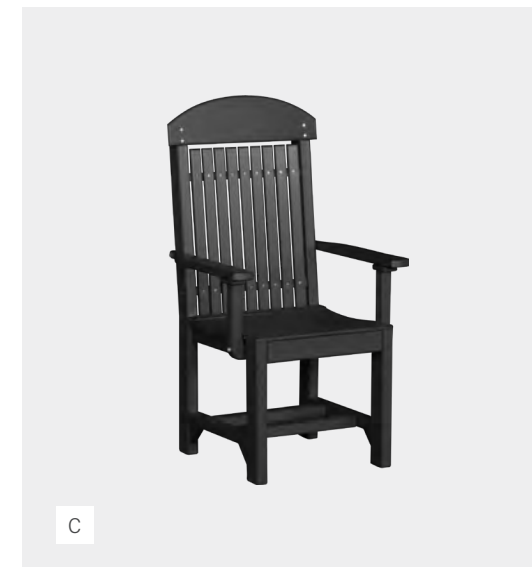

## DINING SETS

**A. Classic Side Chair**  
in Birch & White at  
Counter Height

*More Color Options &  
Dimensions on Page 90*

A  Premium  
Woodgrain

B  Premium  
Woodgrain

**B. Adirondack Arm Chair** in Brazilian Walnut &  
Black at Dining Height

**C. Classic Arm Chair** in Black at Dining Height

**D. Adirondack Swivel Chair** in Coastal Gray &  
Black at Bar Height

**E. Adirondack Balcony Chair** in Green

*More Color Options & Dimensions on Page 90*