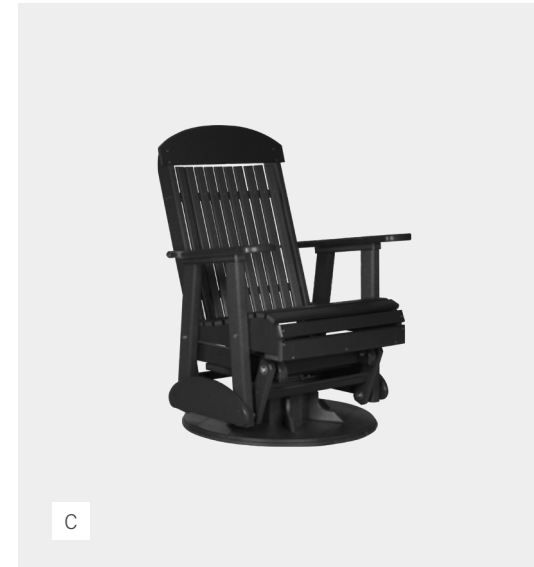

SWINGS & GLIDERS

Classic Gliders

Timeless designs bring a touch of charm that feel both familiar and welcoming.

More Color Options & Dimensions on Page 90

A

B

Premium Woodgrain

C

D

E

Premium Woodgrain

F

G

Premium Woodgrain

More Color Options & Dimensions on Page 90