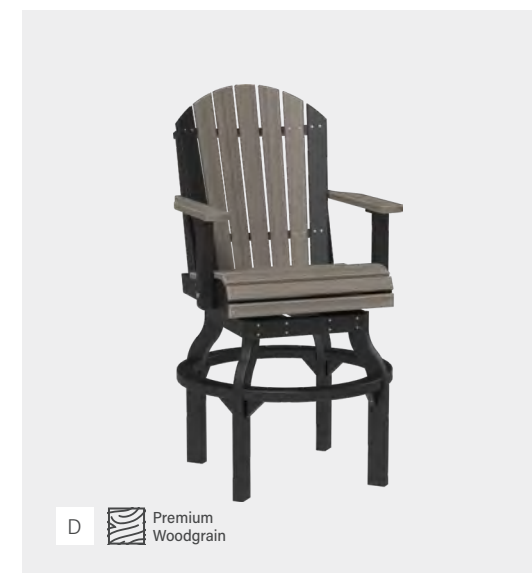

B. Adirondack Arm Chair in Brazilian Walnut &
Black at Dining Height

C. Classic Arm Chair in Black at Dining Height

D. Adirondack Swivel Chair in Coastal Gray &
Black at Bar Height

D Premium
Woodgrain