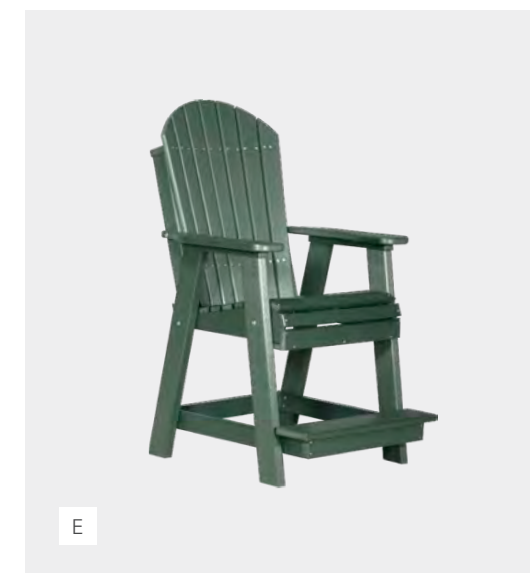

DINING SETS

*More Color Options &
Dimensions on Page 90*

A Premium
Woodgrain

B Premium
Woodgrain

E. Adirondack Balcony Chair in Green

More Color Options & Dimensions on Page 90

C

D Premium
Woodgrain

E