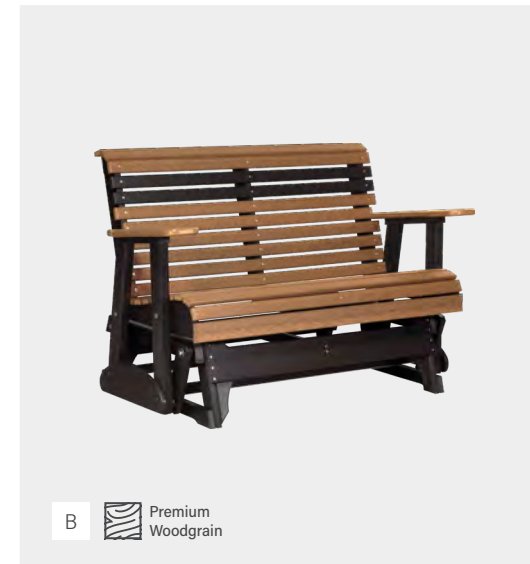

# Plain Gliders

Understated charm meets everyday elegance for unparalleled outdoor comfort.

**A. 2' Plain Balcony Glider Chair** in Weatherwood & Black

*More Color Options & Dimensions on Page 90*

A

B Premium Woodgrain