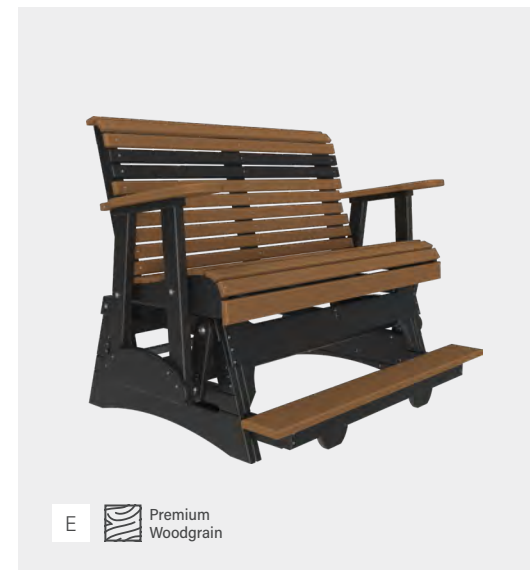

B Premium Woodgrain

E Premium Woodgrain