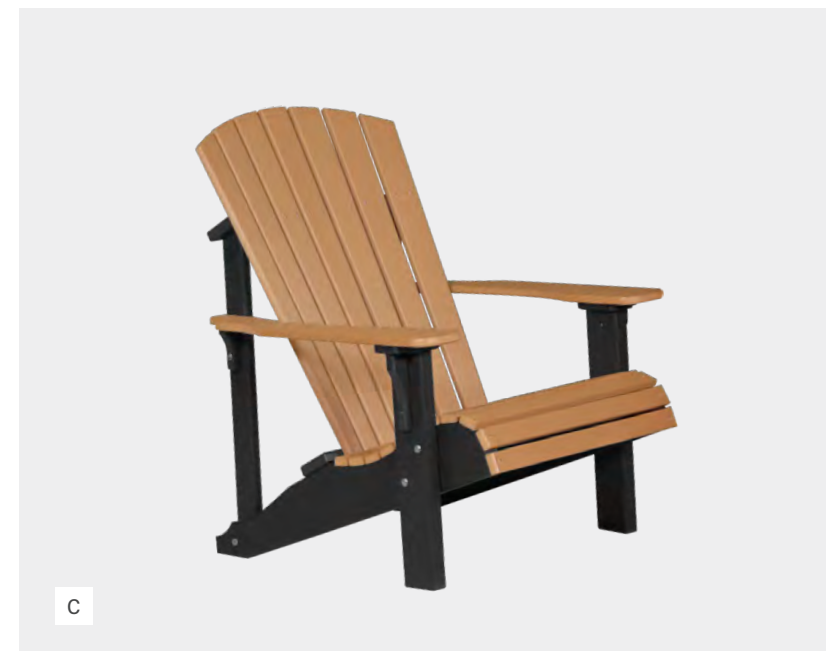

DECK CHAIRS

**A. Royal Adirondack Chair** in Tangerine, Lime Green, and Yellow

*More Color Options & Dimensions on Page 90*

**B. Folding Adirondack Chair** in Brazilian Walnut & Black

**C. Deluxe Adirondack Chair** in Cedar & Black

## DECK CHAIRS