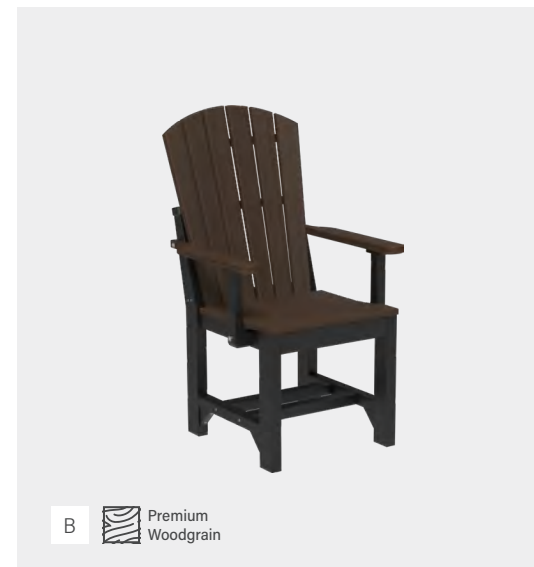

B Premium
Woodgrain

E. Adirondack Balcony Chair in Green

More Color Options & Dimensions on Page 90