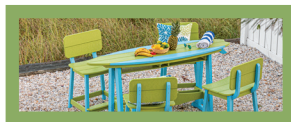

CONTENTS

SURF-AIRA COLLECTION —8