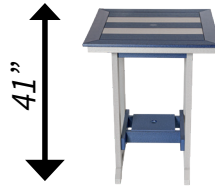

Seabreak Counter Tables

SE-CT32-32	| 32"X32"X35"	SE-CT36-36	| 36"X36"X35"	SE-CT43-43	| 43"X43"X35"
SE-CT32-48	| 32"X48"X35"	SE-CT36-48	| 36"X48"X35"	SE-CT43-60	| 43"X60"X35"
SE-CT32-60	| 32"X60"X35"	SE-CT36-60	| 36"X60"X35"	SE-CT43-72	| 43"X72"X35"
SE-CT32-72	| 32"X72"X35"	SE-CT36-72	| 36"X72"X35"	SE-CT43-84	| 43"X84"X35"
SE-CT32-84	| 32"X84"X35"	SE-CT36-84	| 36"X84"X35"	SE-CT43-96	| 43"X96"X35"

Seabreak Bar Tables

SE-BT32-32	| 32"X32"X41"	SE-BT36-36	| 36"X36"X41"	SE-BT43-43	| 43"X43"X41"
SE-BT32-48	| 32"X48"X41"	SE-BT36-48	| 36"X48"X41"	SE-BT43-60	| 43"X60"X41"
SE-BT32-60	| 32"X60"X41"	SE-BT36-60	| 36"X60"X41"	SE-BT43-72	| 43"X72"X41"
SE-BT32-72	| 32"X72"X41"	SE-BT36-72	| 36"X72"X41"	SE-BT43-84	| 43"X84"X41"
SE-BT32-84	| 32"X84"X41"	SE-BT36-84	| 36"X84"X41"	SE-BT43-96	| 43"X96"X41"