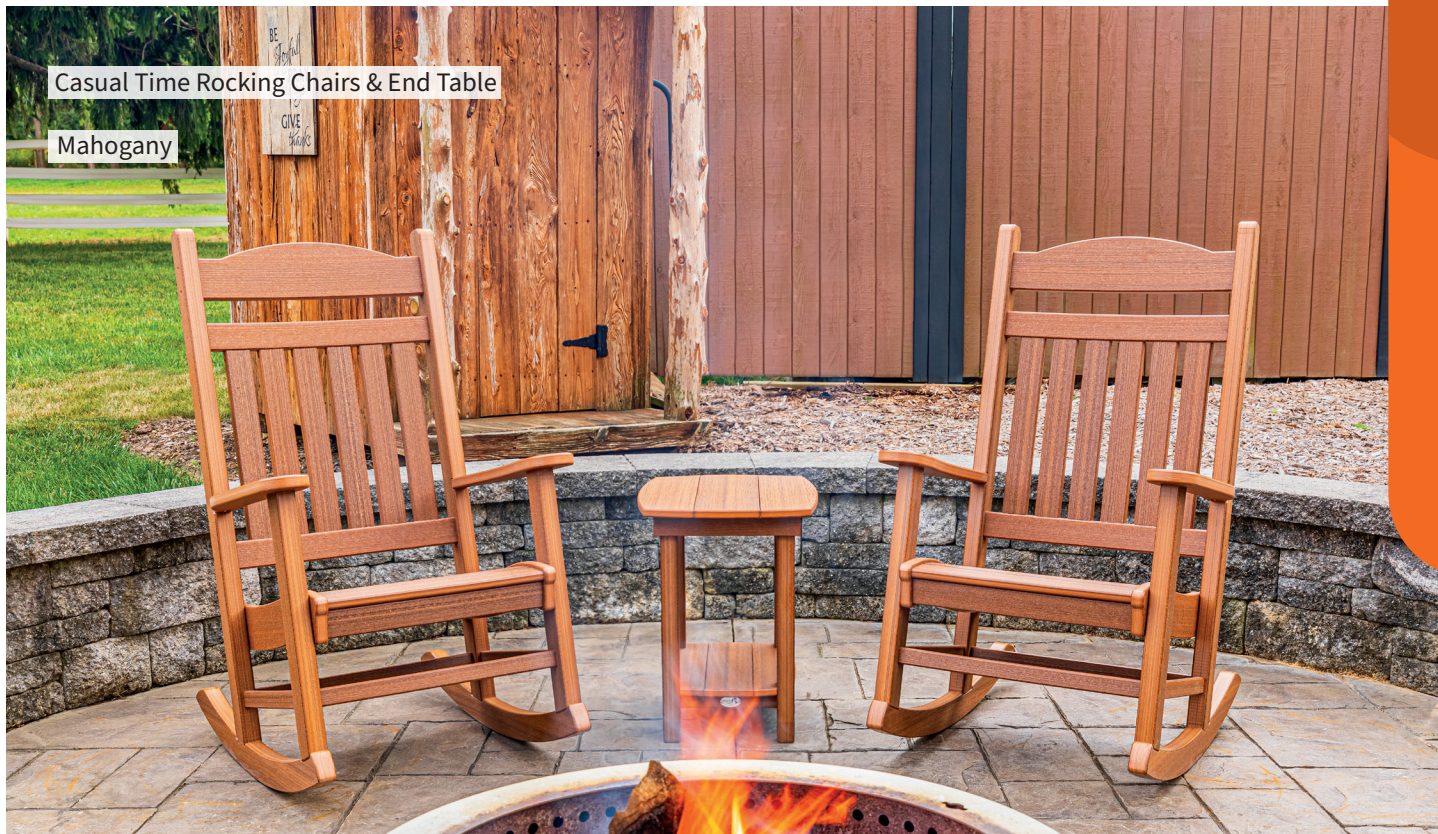

Casual Time Rocking Chairs & End Table

Mahogany

CASUAL TIME