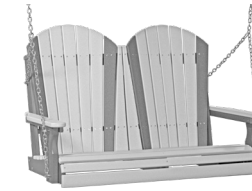

4' Adirondack Swing
53"W x 27"D x 32.5"H
48"SW x 18"SD